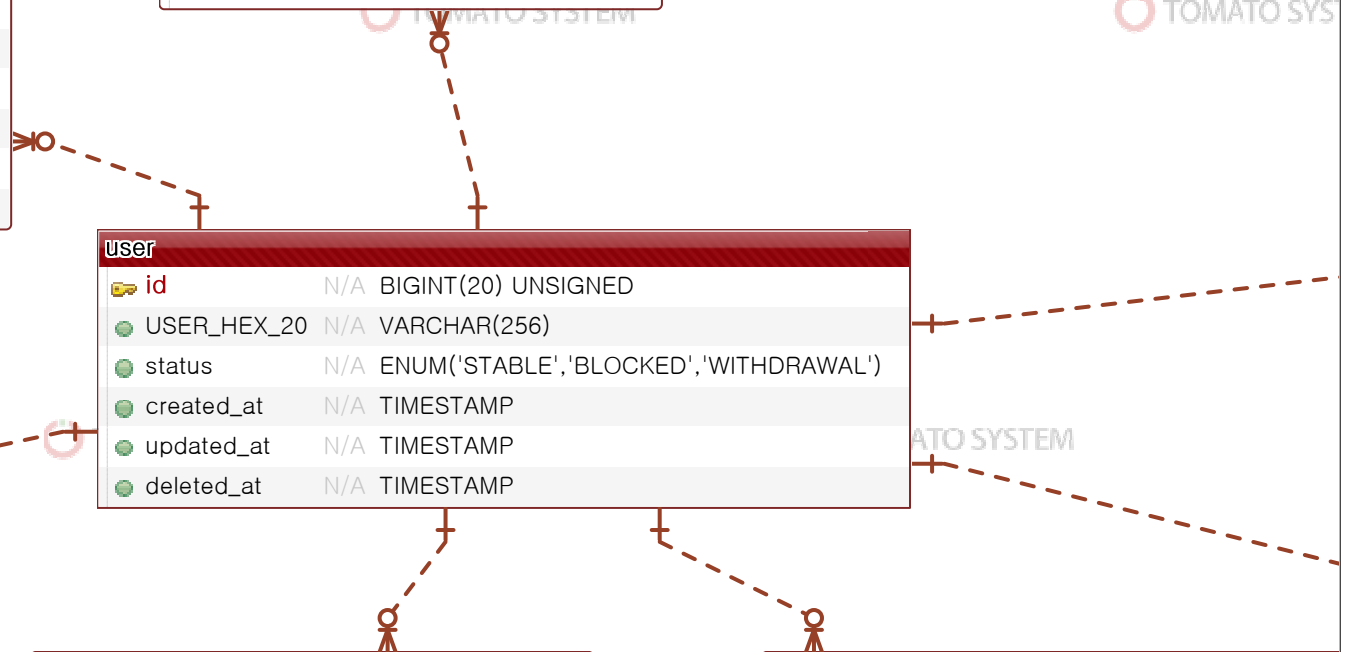

artist_profile	
id	N/A BIGINT(20) UNSIGNED
user_id	N/A BIGINT(20) UNSIGNED
team	N/A VARCHAR(128)
category	N/A VARCHAR(128)
created_at	N/A TIMESTAMP
updated_at	N/A TIMESTAMP
deleted_at	N/A TIMESTAMP

user_profile	
id	N/A BIGINT(20) UNSIGNED
user_id	N/A BIGINT(20) UNSIGNED
name	N/A VARCHAR(128)
description	N/A TEXT
thumbnail_image	N/A VARCHAR(256)
cover_image	N/A VARCHAR(256)
twitter	N/A VARCHAR(128)
phone	N/A VARCHAR(128)
created_at	N/A TIMESTAMP
updated_at	N/A TIMESTAMP
deleted_at	N/A TIMESTAMP

user	
id	N/A BIGINT(20) UNSIGNED
USER_HEX_20	N/A VARCHAR(256)
status	N/A ENUM('STABLE','BLOCKED','WITHDRAWAL')
created_at	N/A TIMESTAMP
updated_at	N/A TIMESTAMP
deleted_at	N/A TIMESTAMP

user_authentication	
id	N/A BIGINT(20) UNSIGNED
user_id	N/A BIGINT(20) UNSIGNED
email	N/A VARCHAR(256)
password	N/A VARCHAR(256)
type	N/A ENUM('GOOGLE','KAKAO')
created_at	N/A TIMESTAMP
updated_at	N/A TIMESTAMP
deleted_at	N/A TIMESTAMP

deposit	
id	N/A BIGINT(20) UNSIGNED
user_id	N/A BIGINT(20) UNSIGNED
sale_id	N/A BIGINT(20) UNSIGNED
type	N/A ENUM('ETH','MR','MF')
eth_price	N/A DOUBLE UNSIGNED
mf1_price	N/A DOUBLE UNSIGNED
mr_price	N/A DOUBLE UNSIGNED
status	N/A ENUM('DEPOSIT','WITHDRAW')
created_at	N/A TIMESTAMP
updated_at	N/A TIMESTAMP